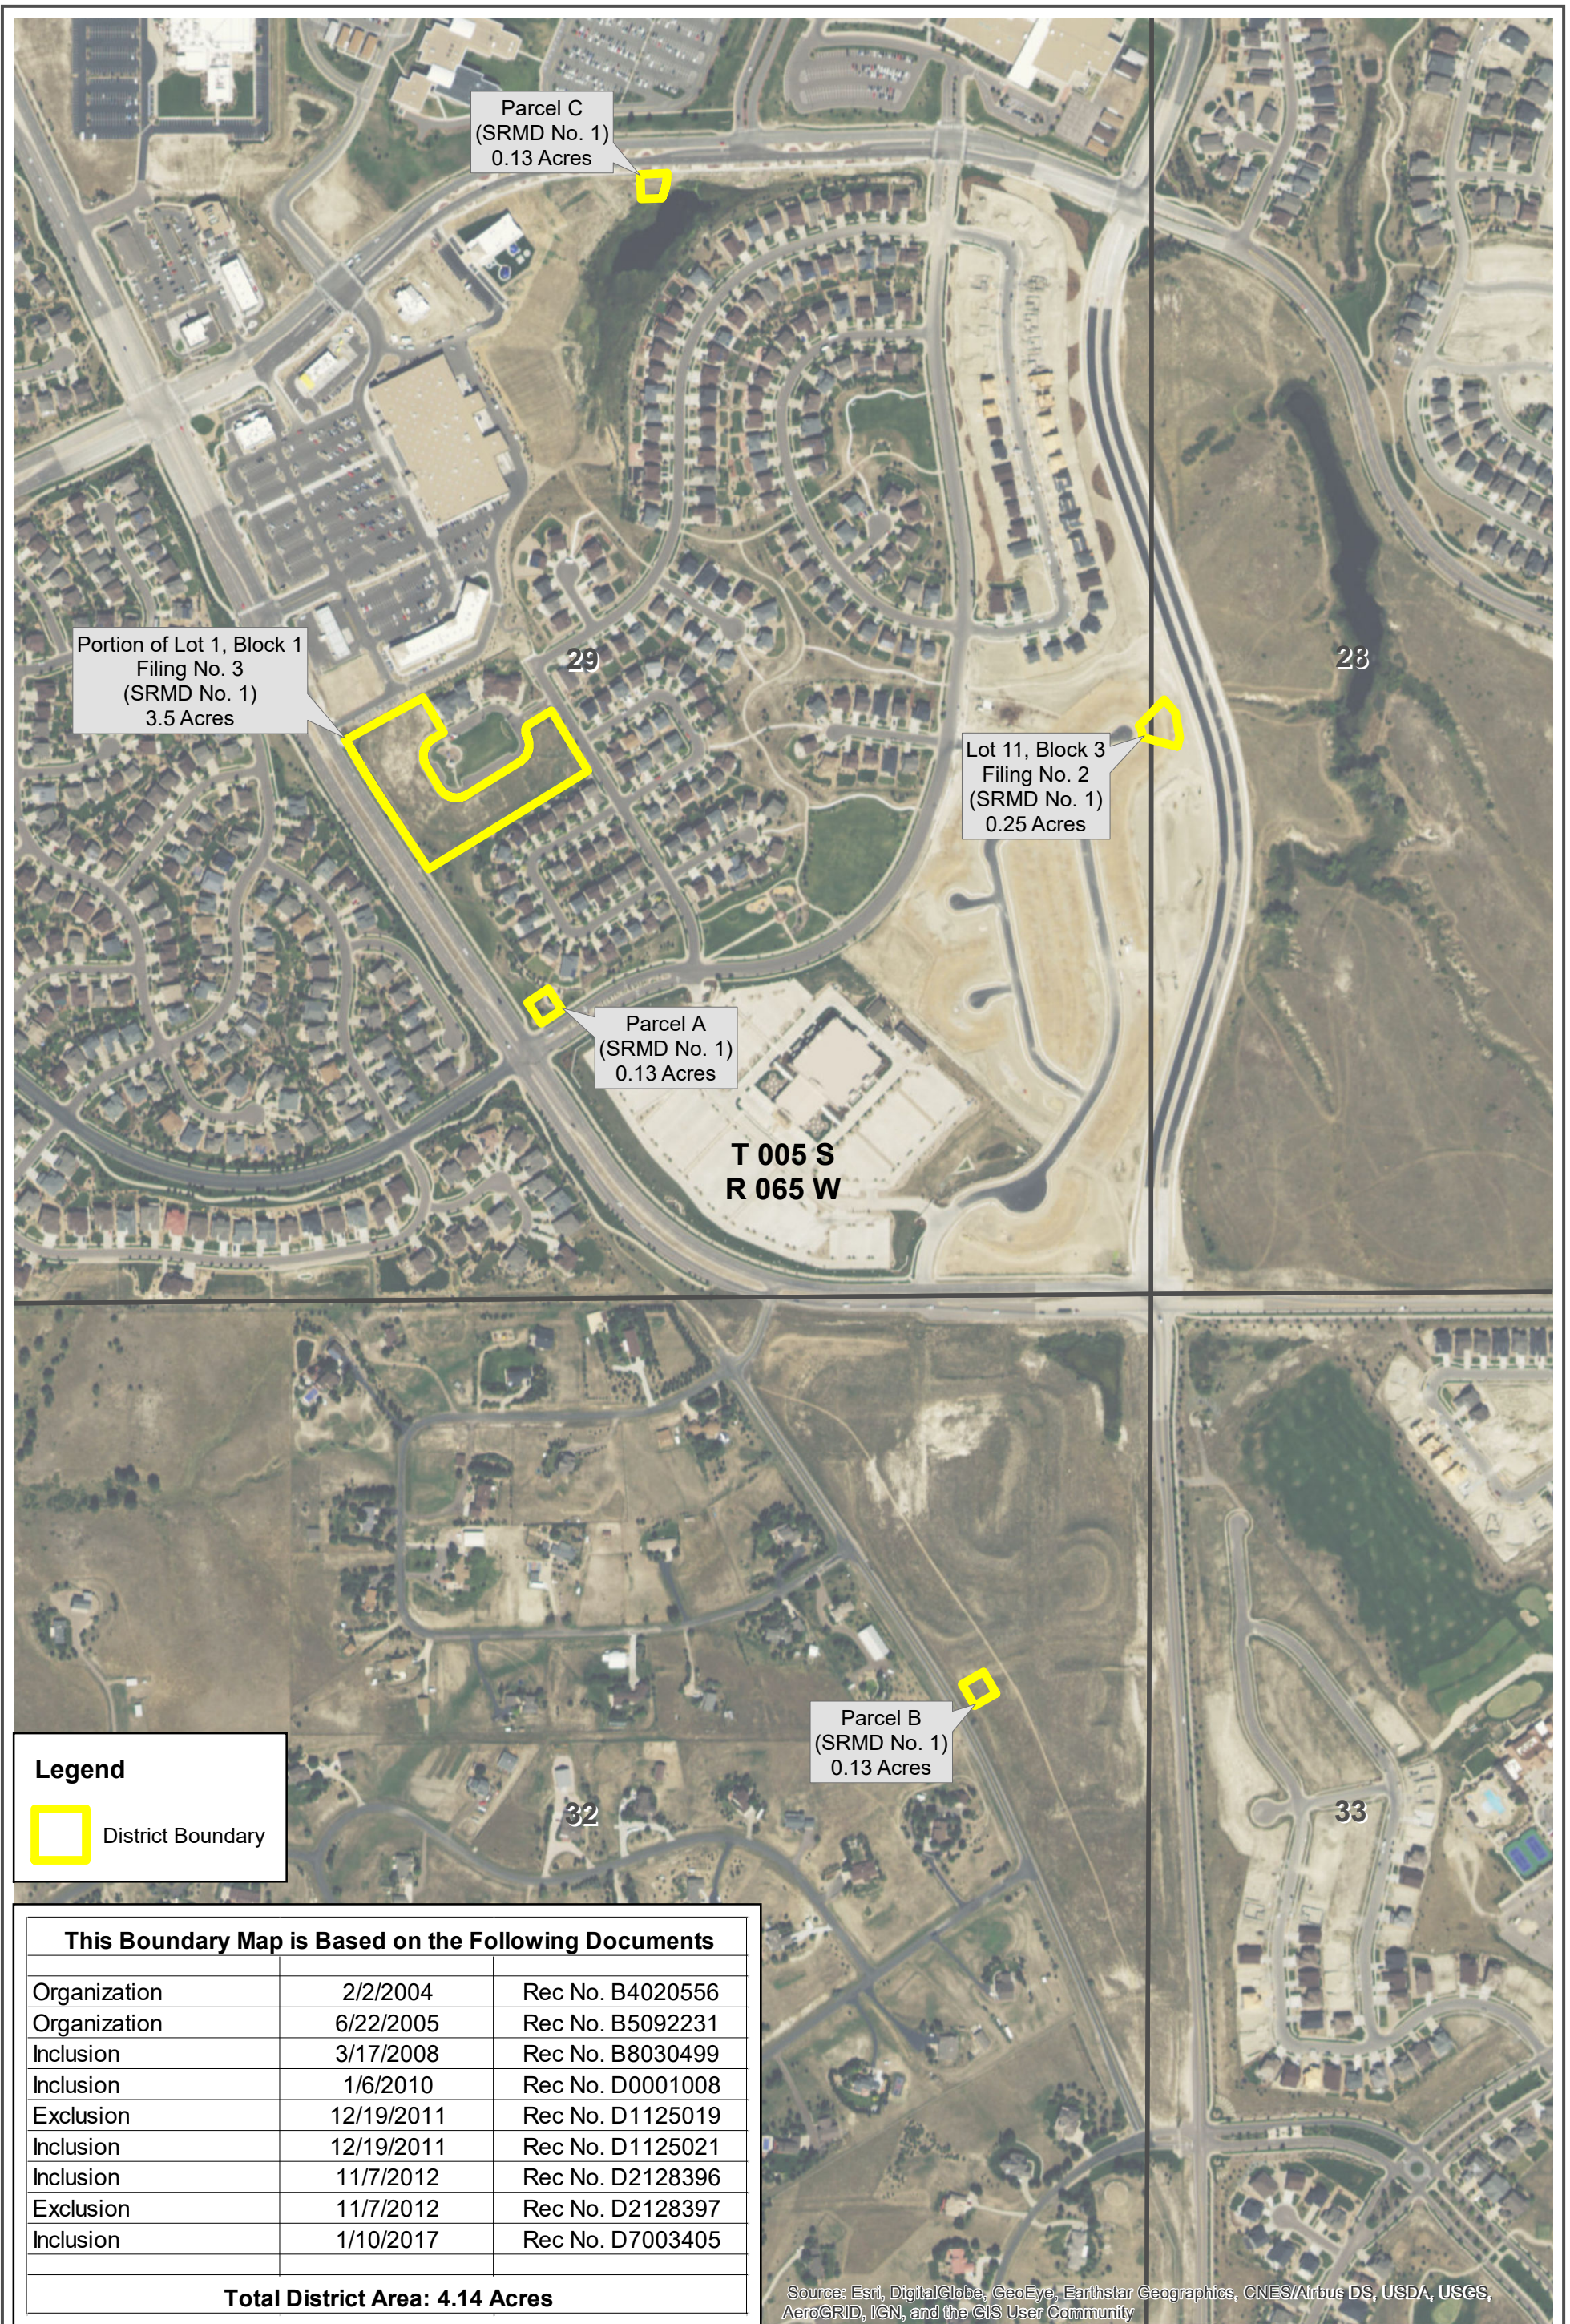

# Serenity Ridge Metropolitan District No. 1

Arapahoe County - LGID 65215

**Legend**

 District Boundary

This Boundary Map is Based on the Following Documents		
Organization	2/2/2004	Rec No. B4020556
Organization	6/22/2005	Rec No. B5092231
Inclusion	3/17/2008	Rec No. B8030499
Inclusion	1/6/2010	Rec No. D0001008
Exclusion	12/19/2011	Rec No. D1125019
Inclusion	12/19/2011	Rec No. D1125021
Inclusion	11/7/2012	Rec No. D2128396
Exclusion	11/7/2012	Rec No. D2128397
Inclusion	1/10/2017	Rec No. D7003405
<b>Total District Area: 4.14 Acres</b>		

Source: Esri, DigitalGlobe, GeoEye, Earthstar Geographics, CNES/Airbus DS, USDA, USGS, AeroGRID, IGN, and the GIS User Community