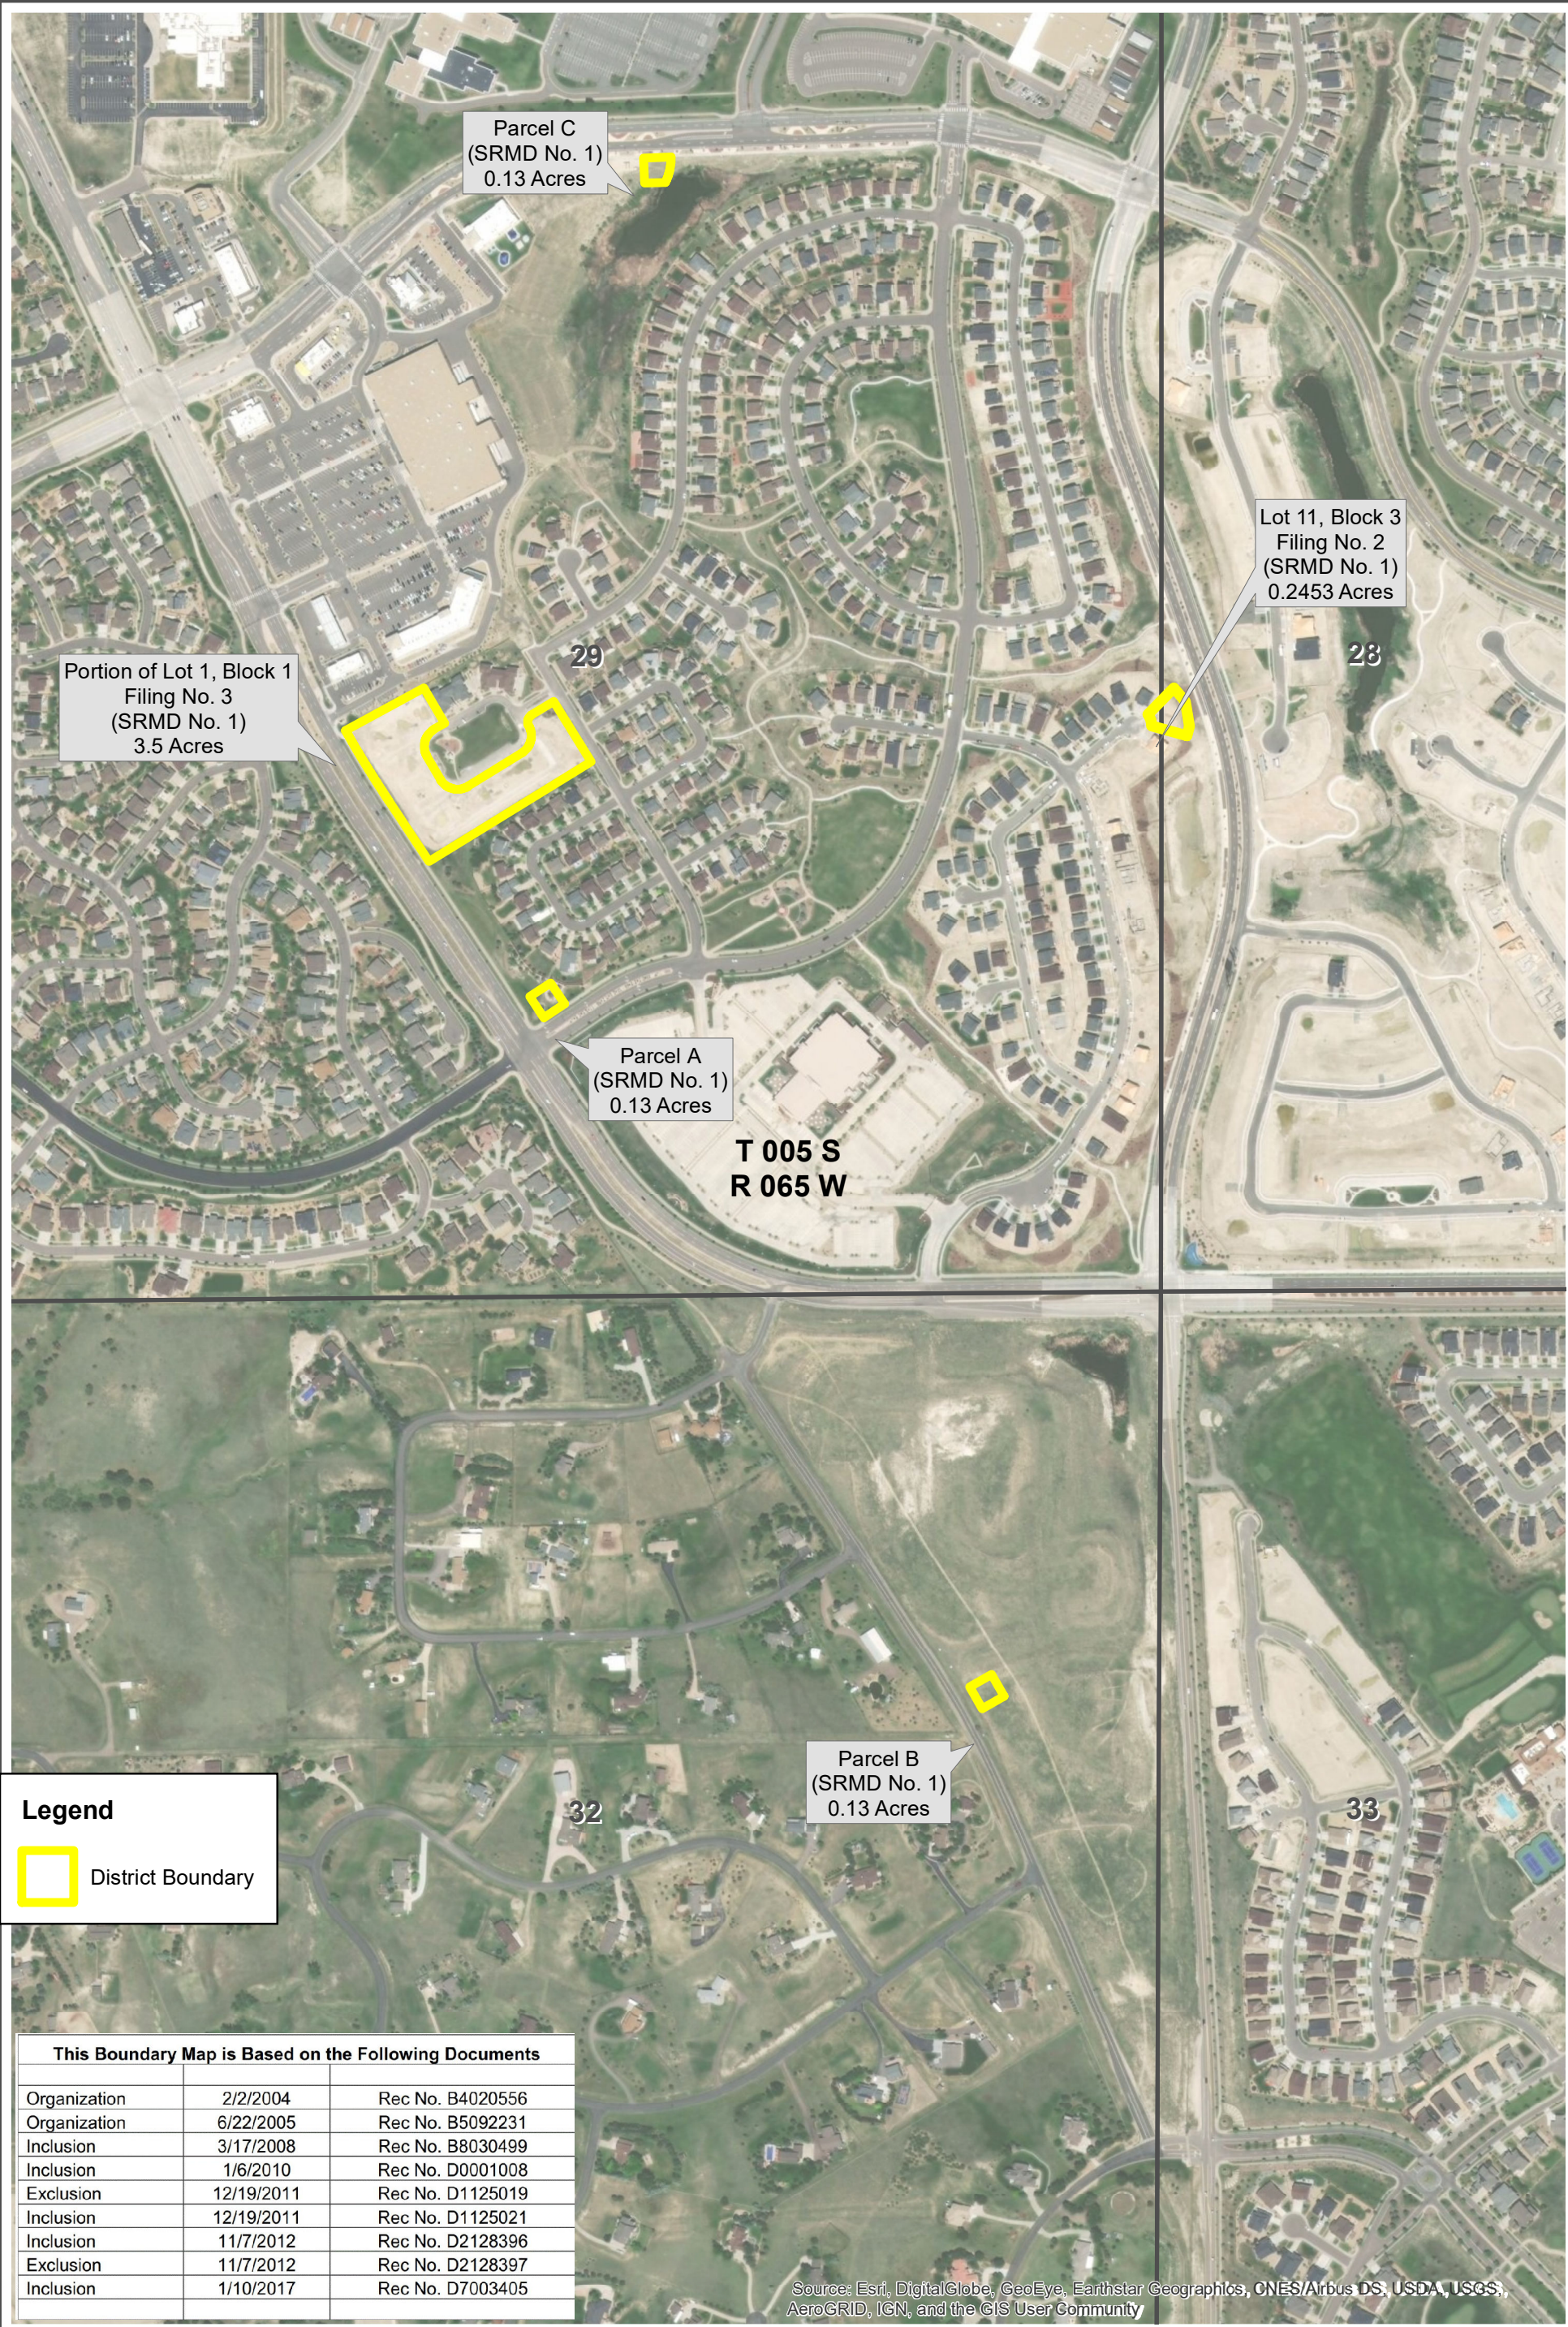

Serenity Ridge Metropolitan District No. 1

Arapahoe County - LGID 65215

Portion of Lot 1, Block 1
Filing No. 3
(SRMD No. 1)
3.5 Acres

Parcel C
(SRMD No. 1)
0.13 Acres

Lot 11, Block 3
Filing No. 2
(SRMD No. 1)
0.2453 Acres

Parcel A
(SRMD No. 1)
0.13 Acres

Parcel B
(SRMD No. 1)
0.13 Acres

T 005 S
R 065 W

Legend

 District Boundary

This Boundary Map is Based on the Following Documents

Organization	2/2/2004	Rec No. B4020556
Organization	6/22/2005	Rec No. B5092231
Inclusion	3/17/2008	Rec No. B8030499
Inclusion	1/6/2010	Rec No. D0001008
Exclusion	12/19/2011	Rec No. D1125019
Inclusion	12/19/2011	Rec No. D1125021
Inclusion	11/7/2012	Rec No. D2128396
Exclusion	11/7/2012	Rec No. D2128397
Inclusion	1/10/2017	Rec No. D7003405

Source: Esri, DigitalGlobe, GeoEye, Earthstar Geographics, CNES/Airbus DS, USDA, USGS, AeroGRID, IGN, and the GIS User Community